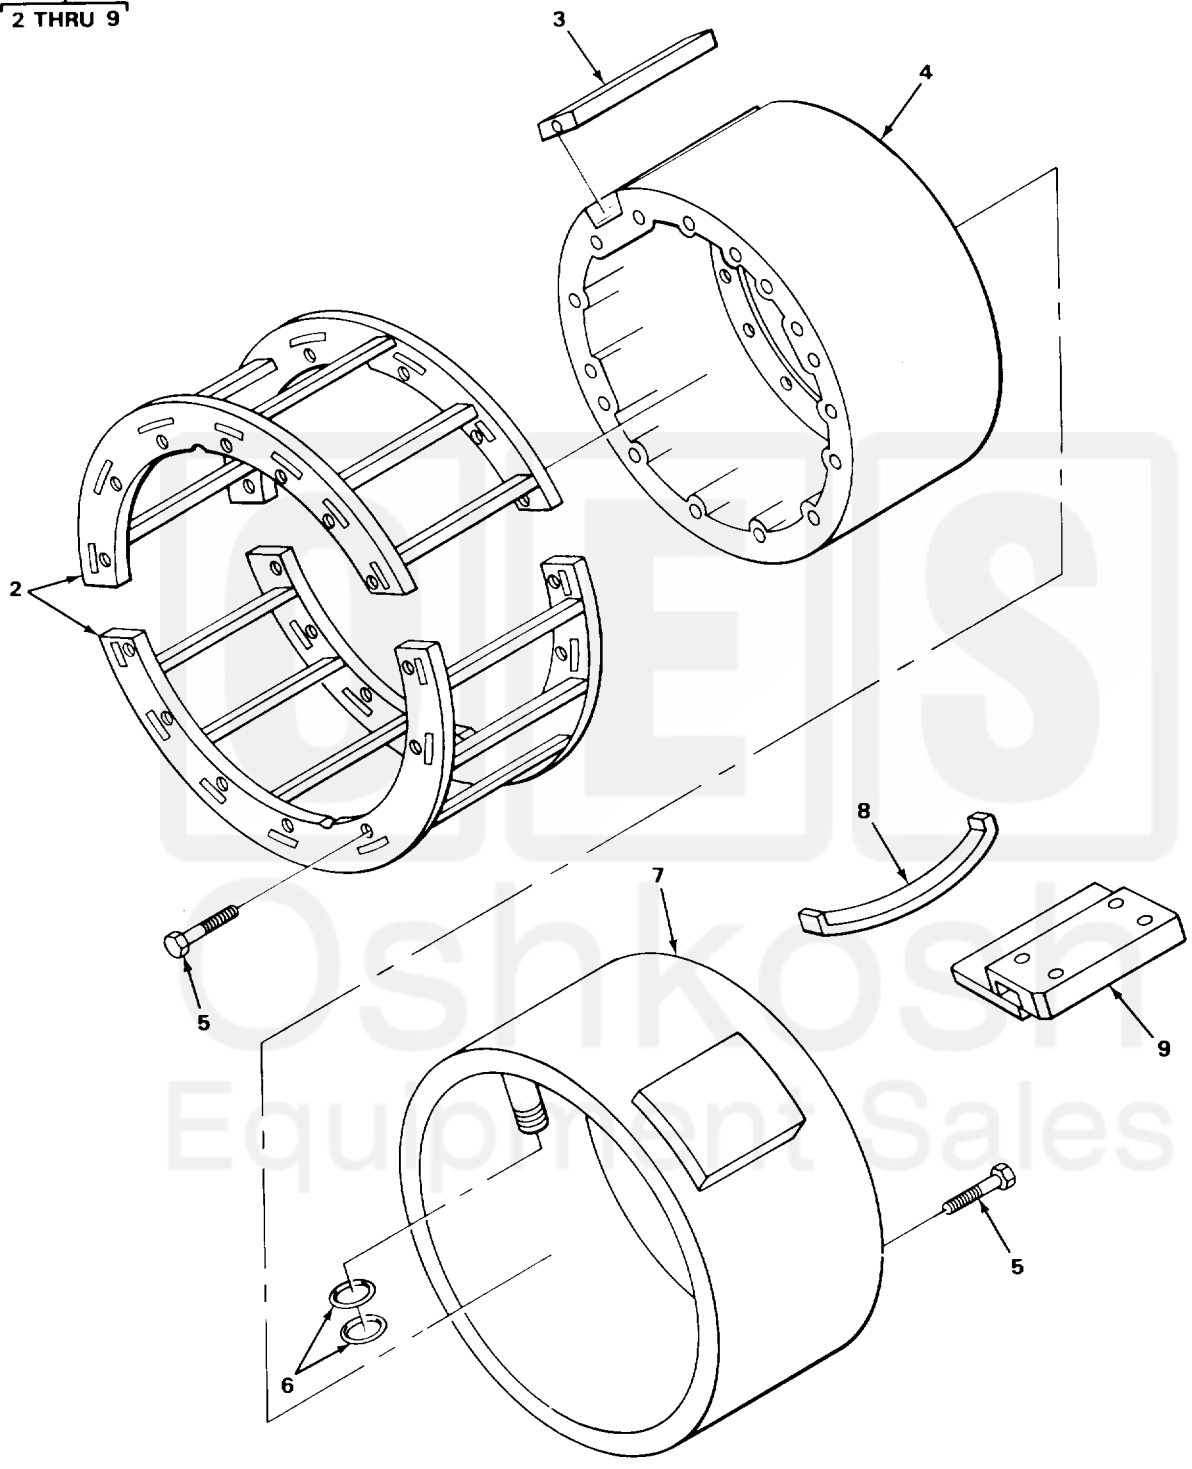

1
2 THRU 9

TA505904

FIGURE 101. BRAKE ASSEMBLY.

(1) ITEM NO	(2) SMR CODE	(3) CAGEC	(4) PART NUMBER	(5) DESCRIPTION AND USABLE ON CODES (UOC) GROUP 1202 SERVICE BRAKES FIG. 101 BRAKE ASSEMBLY	(6) QTY
* 1	PAFFF	97153	2-1019-1	BRAKE ASSEMBLY,SER	4
* 2	XBFZZ	97153	59-56	FRAME AND TORQUE ASSEMBLY	8
3	PAFZZ	97153	57-323	CONNECTOR,MULTIPLE	4
* 4	PFFZZ	60250	184-96	TORQUE PLATE TUBE ASSEMBLY	4
* 5	PFFZZ	60250	43-491	BOLT,SELF-LOCKING	112
* 6	PAFZZ	60250	68-539	PACKING	8
7	PAFZZ	97153	397-9	TUBE ASSEMBLY,EXPAN	4
8	PAFZZ	97153	21-193	SPRING,REFRACTING	48
9	PAFZZ	97153	8-119-1	LINING,FRICITION ASSEMBLY	48

END OF FIGURE